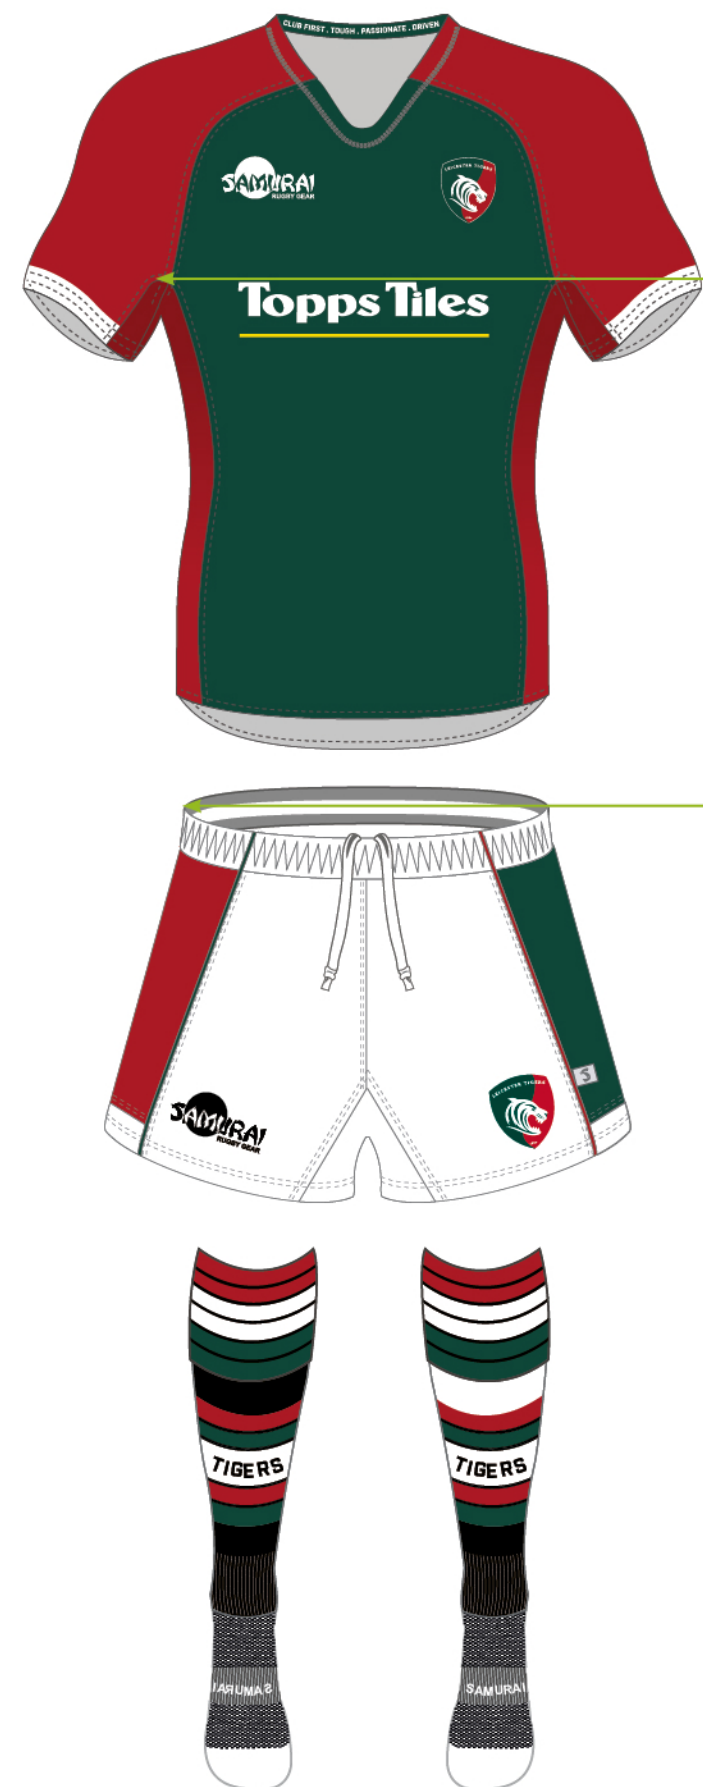

MENS SIZING

CHEST
With arms relaxed
measure around
the fullest part of
your chest.

WAIST
Measure around your
natural waist.

Label Size	XXS	XS	S	M	L	XL	2XL	3XL	4XL	5XL	6XL	7XL	8XL
To Fit Actual Chest (inch)	36"	38"	40"	42"	44"	46"	48"	50"	52"	54"	56"	58"	60"
To Fit Actual Chest (cm)	87	92	102	107	112	117	122	127	132	137	142	147	152
To Fit Actual Waist (inch)	29"	30"	32"	34"	36"	38"	40"	42"	44"	46"	48"	50"	52"
To Fit Actual Waist (cm)	74	76	82	87	92	97	102	107	112	117	122	127	132

WOMENS SIZING

CHEST

With arms relaxed measure around the fullest part of your chest.

WAIST

Measure around your natural waist.

Label Size	XS(8)	S(10)	M(12)	L(14)	XL(16)	2XL(18)	3XL(20)	4XL(22)
To Fit Actual Chest (inch)	32"	34"	36"	38"	40"	42"	44"	46"
To Fit Actual Chest (cm)	82	87	92	97	102	107	112	117
To Fit Actual Waist (inch)	25"	26"	28"	30"	32"	34"	36"	38"
To Fit Actual Waist (cm)	64	66	71	76	82	87	92	97