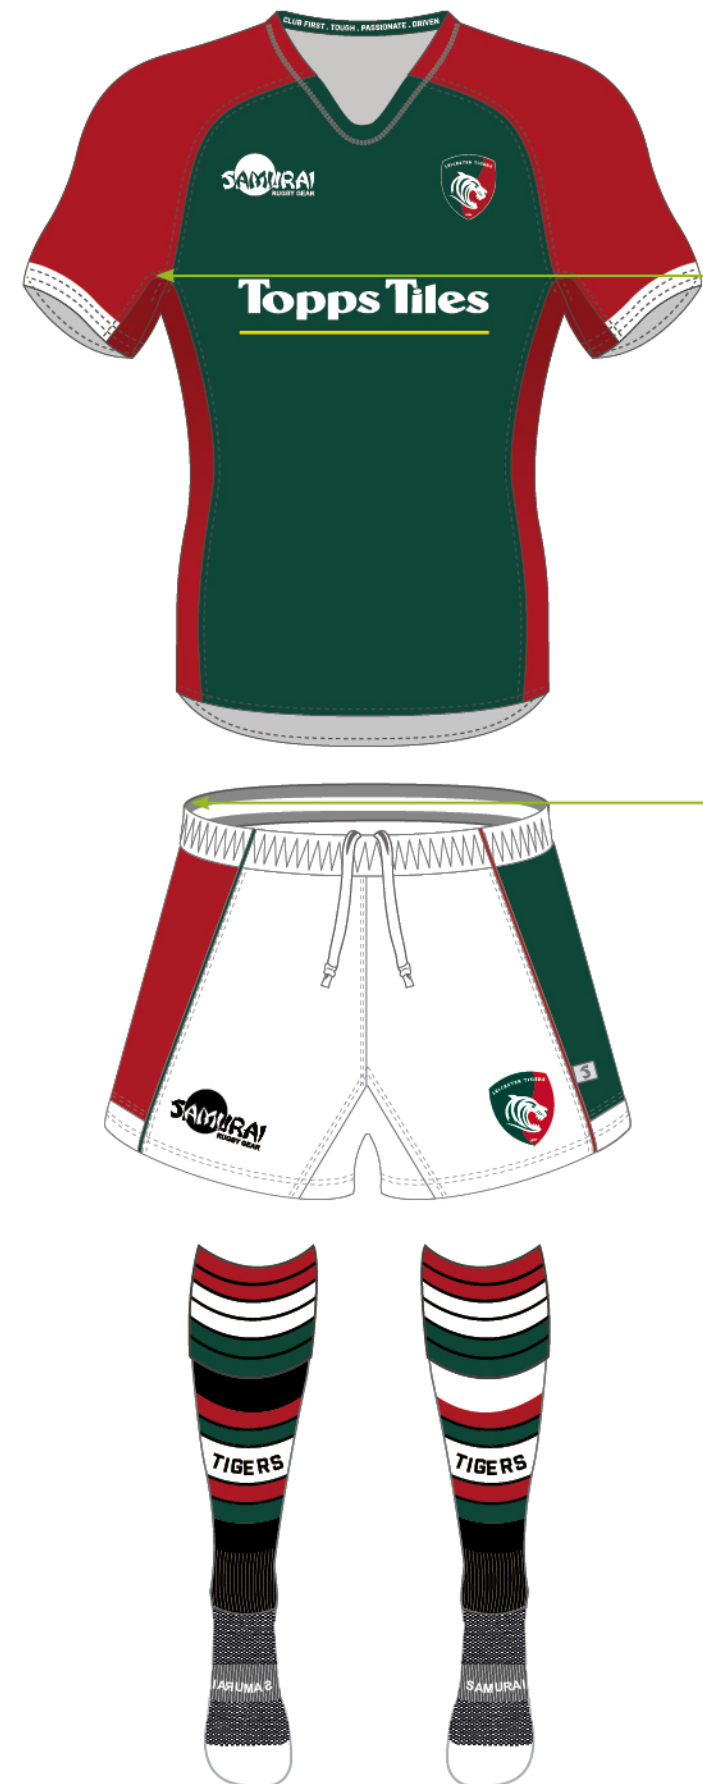

MENS SIZING

CHEST
With arms relaxed
measure around
the fullest part of
your chest.

WAIST
Measure around your
natural waist.

Label Size	XXS	XS	S	M	L	XL	2XL	3XL	4XL	5XL	6XL	7XL	8XL
To Fit Actual Chest (inch)	36"	38"	40"	42"	44"	46"	48"	50"	52"	54"	56"	58"	60"
To Fit Actual Chest (cm)	87	92	102	107	112	117	122	127	132	137	142	147	152
To Fit Actual Waist (inch)	29"	30"	32"	34"	36"	38"	40"	42"	44"	46"	48"	50"	52"
To Fit Actual Waist (cm)	74	76	82	87	92	97	102	107	112	117	122	127	132

WOMENS SIZING

CHEST

With arms relaxed measure around the fullest part of your chest.

WAIST

Measure around your natural waist.

Label Size	XS(8)	S(10)	M(12)	L(14)	XL(16)	2XL(18)	3XL(20)	4XL(22)
To Fit Actual Chest (inch)	32"	34"	36"	38"	40"	42"	44"	46"
To Fit Actual Chest (cm)	82	87	92	97	102	107	112	117
To Fit Actual Waist (inch)	25"	26"	28"	30"	32"	34"	36"	38"
To Fit Actual Waist (cm)	64	66	71	76	82	87	92	97